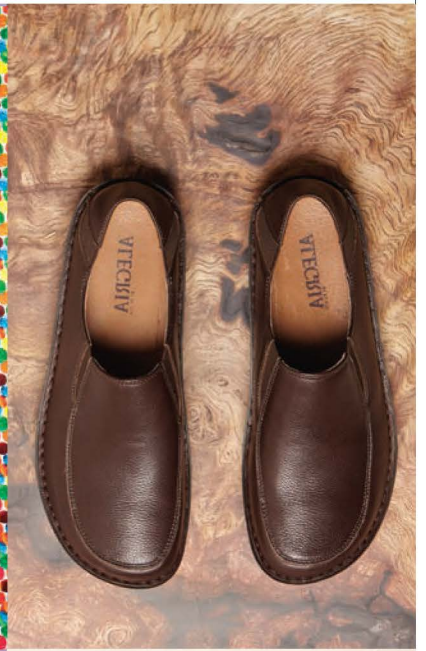

**THIS
IS WHAT
HAPPY
LOOKS
LIKE!®**