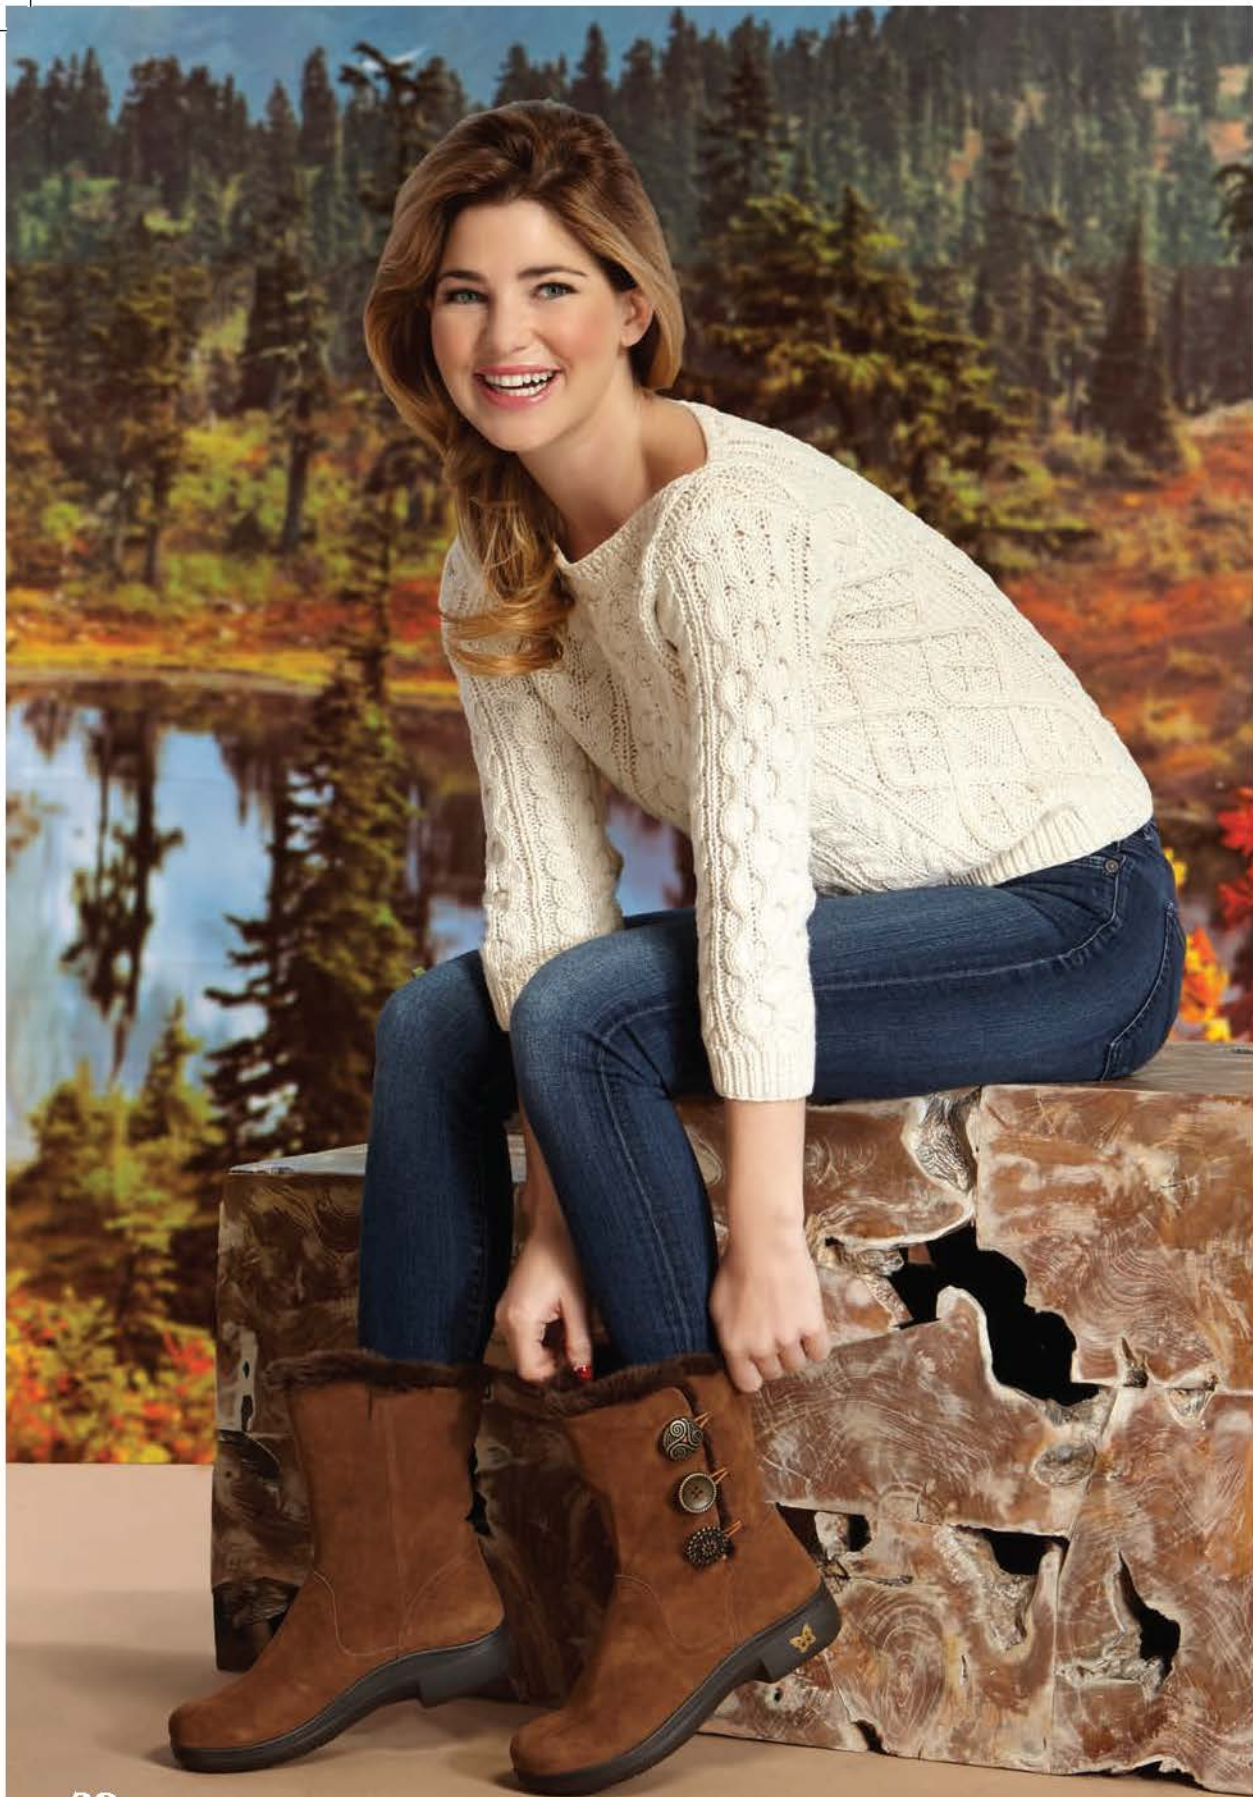

# Tera

Career Fashion Pro

Removable Footbed  
Wide Width Available

Slip Resistant Outsole

Stain Resistant Upper

**NEW**

**Black Nappa**  
TER-601